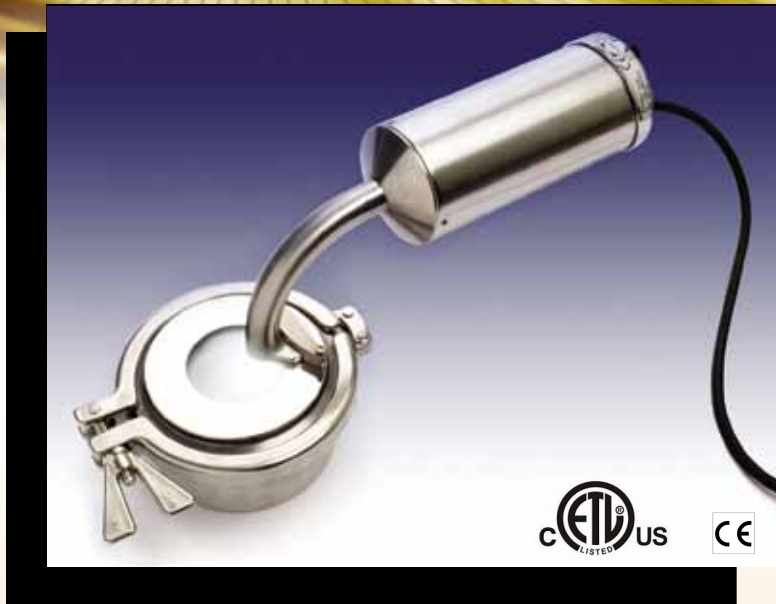

Lumi-View 33™ & 35™ Fiber Optic Light with Sanitary Sight Window Provides Viewing and Lighting Through a Single Port

Data Sheet 02-0185 Rev 01/12

The new Lumi-View 33™ & 35™ fiber optic light is a powerful yet compact illumination system for sanitary processing equipment providing up to 50 watts of illumination while allowing viewing through the same window. This unique combination sight/light glass incorporates the L.J. Star MetaClamp® system with Metaglas® safety windows. They can be used to view the interior of either new or existing sanitary processing equipment.

The Lumi-View can also be used separately, mounted on any existing view port or other L.J. Star sight window, providing illumination where limited space or connections make the use of conventional luminaires difficult.

Metaglas safety windows with the MetaClamp sanitary connection provide the strongest and most secure sanitary viewing option available. Essentially immune to catastrophic failure, these windows have also consistently tested leak-tight at pressures and vacuums far beyond design ratings. Metaglas windows are comprised of stainless steel and borosilicate glass, fused together to create a window so uniformly compressed it tolerates both extreme pressure and temperature, serving reliably for years in applications where conventional windows fail repeatedly. Electropolishing available.

The new fiber optic illumination system is a compact, easily adaptable unit. The Lumi-View 33 & 35 rigid fiber optic light attaches directly to the sight glass which eliminates separate mounting of the light source. The housing is made of 316 stainless steel which is rated NEMA 4X and IP65. An internal transformer allows for a 12, 24 and 120 volt power supply. A built-in momentary on/off switch allows easy operator use and extends the bulb life.