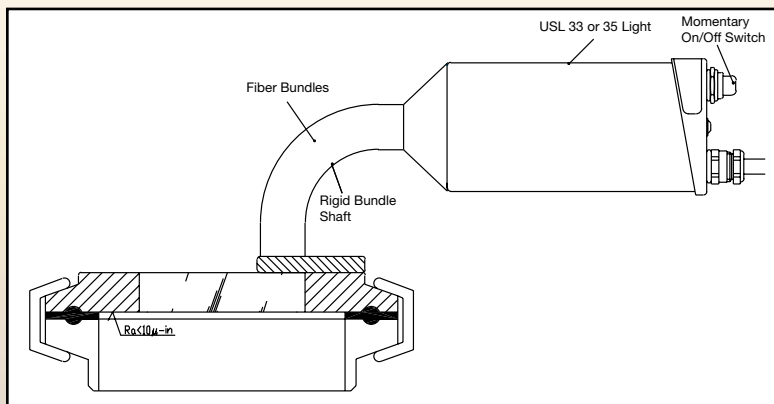

Lumi-View 33™ & 35™ Fiber Optic Light with Sanitary Sight Window Provides Viewing and Lighting Through a Single Port

Data Sheet 02-0185 Rev 01/12

The new Lumi-View 33™ & 35™ fiber optic light is a powerful yet compact illumination system for sanitary processing equipment providing up to 50 watts of illumination while allowing viewing through the same window. This unique combination sight/light glass incorporates the L.J. Star MetaClamp® system with Metaglas® safety windows. They can be used to view the interior of either new or existing sanitary processing equipment.

The Lumi-View can also be used separately, mounted on any existing view port or other L.J. Star sight window, providing illumination where limited space or connections make the use of conventional luminaires difficult.

Metaglas safety windows with the MetaClamp sanitary connection provide the strongest and most secure sanitary viewing option available. Essentially immune to catastrophic failure, these windows have also consistently tested leak-tight at pressures and vacuums far beyond design ratings. Metaglas windows are comprised of stainless steel and borosilicate glass, fused together to create a window so uniformly compressed it tolerates both extreme pressure and temperature, serving reliably for years in applications where conventional windows fail repeatedly. Electropolishing available.

The new fiber optic illumination system is a compact, easily adaptable unit. The Lumi-View 33 & 35 rigid fiber optic light attaches directly to the sight glass which eliminates separate mounting of the light source. The housing is made of 316 stainless steel which is rated NEMA 4X and IP65. An internal transformer allows for a 12, 24 and 120 volt power supply. A built-in momentary on/off switch allows easy operator use and extends the bulb life.