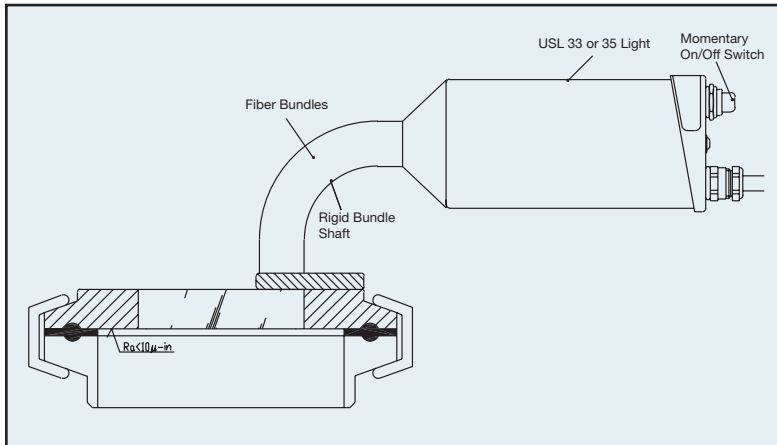

Lumi-View 33™ & 35™ Fiber Optic Light with Sanitary Sight Window Provides Viewing and Lighting Through a Single Port

The new Lumi-View 33™ & 35™ fiber optic light is a powerful yet compact illumination system for sanitary processing equipment providing up to 50 watts of illumination while allowing viewing through the same window. This unique combination sight/light glass incorporates the L.J. Star MetaClamp® system with Metaglas® safety windows. They can be used to view the interior of either new or existing sanitary processing equipment.

The Lumi-View can also be used separately, mounted on any existing view port or other L.J. Star sight window, providing illumination where limited space or connections make the use of conventional luminaires difficult.

Metaglas safety windows with the MetaClamp sanitary connection provide the strongest and most secure sanitary viewing option available. Essentially immune to catastrophic failure, these windows have also consistently tested leak-tight at pressures and vacuums far beyond design ratings. Metaglas windows are comprised of stainless steel and borosilicate glass, fused together to create a window so uniformly compressed it tolerates both extreme pressure and temperature, serving reliably for years in applications where conventional windows fail repeatedly. Electropolishing available.

The new fiber optic illumination system is a compact, easily adaptable unit. The Lumi-View 33 & 35 rigid fiber optic light attaches directly to the sight glass which eliminates separate mounting of the light source. The housing is made of 316 stainless steel which is rated NEMA 4X and IP65. An internal transformer allows for a 12, 24 and 120 volt power supply. A built-in momentary on/off switch allows easy operator use and extends the bulb life.