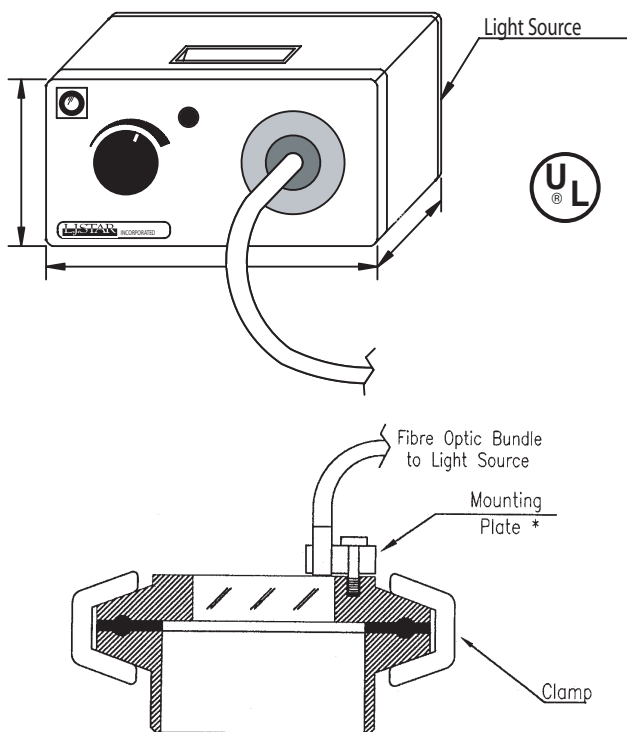

*Mounting plate welded to clamp for sizes 2" and smaller

L.J. STAR
INCORPORATED